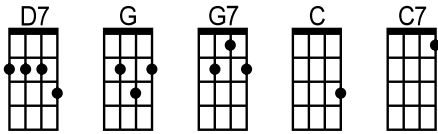

## *I Walk the Line (Johnny Cash)*

```

|-----5-7-8---8- | -8-7-5-----5-5- |
|---5-7-8---8-8--- | -----8---8-8-7-5----- |
| -7-----7----- | -----7-----7----- |
|----- | ----- |

```

```

|-----5-5-5-----5--- |
|---5-7-----8-7-5----- |
| -7-----7---7- |
|----- |

```

I keep a [D7] close watch on this heart of [G] mine  
 I keep my [D7] eyes wide open all the [G] time.  
 [G7] I keep the [C] ends out for the tie that [G] binds  
 Because you're [D7] mine, I walk the [G] line

As sure as [D7] night is dark and day is [G] light  
 I keep you [D7] on my mind both day and [G] night  
 [G7] And happi[C]ness I've known proves that it's [G] right  
 Because you're [D7] mine, I walk the [G] line

You've got a [D7] way to keep me on your [G] side  
 You give me [D7] cause for love that I can't [G] hide  
 [G7] For you I [C] know I'd even try to turn the [G] tide  
 Because you're [D7] mine, I walk the [G] line